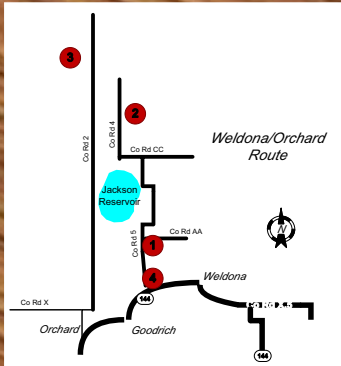

Fort Morgan - Business District Route

- 1) Own Design 209 Meeker St Bob & Patty Everett
- 2) Bright Hopes 418 Ensign St S.A.R.A. House
- 3) Fan 113 Ensign St Erkers Grain Company
- 4) Beautiful Star 608 West St His & Hers Hairstyling
- 5) Dog Tooth Violet 835 E Platte Pets R People Too
- 6) Crown & Star 310 Main St Business Mart
- 7) Diamond 314 Main St Cover Theater
(In alley)
- 8) Brown Eyed Susan 315 Main St Brown Shoe Store
(In alley)
- 9a) Pieced Tulip 318 Main St Diamond Vogel
- 9b) Star Block (In alley)
- 10) Spools 423 Main St Inspirations Quilt Shop
- 11) Rosebud 322 Main St Flower Petaler
(In alley)
- 12) Stepping Stone 515 Main St Furniture Mart
- 13a) Spool 110 Sherman St Fort Morgan Senior Center
- 13b) Mother's Choice
- 13c) Own Design
- 14) American Pride 102 Aspen Dave & Ann Iungerich
- 15) Prairie Queen 314 Dahlia Richard & Jo Kline
- 16) Ohio Star 438 Pine St Jim & Linda Shelton
- 17) Pinwheel Star 403 Gateway Ave Rick & Melinda Whaley
- 18) Dutch Windmill 818 Saunders St ServiceMaster of Platte Valley
- 19) American Flag Design 109 W Kiowa Ave Spotts Brothers Furnace
- 20) Hands All Around 800 E Beaver Ave Morgan Cty Human Services
- 21) Four Blossoms 727 Ensign Greg & Melissa Larsen
- 22) Palm Leaf 730 Ensign Christ Congregational Church

Morgan County

Barn Quilts

in Colorado

Morgan County Barn Quilts Nancy Lauck

Project Coordinator

<http://mcbarnquilts.blogspot.com>

mcbarnquilts@gmail.com

Morgan County Barn Quilt Tour

* - Indicates Barn Quilts that may be smaller or more difficult to see from the road.

- Indicates Barn Quilts featured on older or historic barns.

Morgan County Barn Quilt Tour

- Fort Morgan - Business District Route
- Fort Morgan - Southeast Route
- Fort Morgan - Southwest Route
- Fort Morgan - Northwest Route
- Fort Morgan - Northeast Route
- Wiggins Route
- Hillrose Route
- Weldon/Orchard Tour
- Brush/Snyder Route